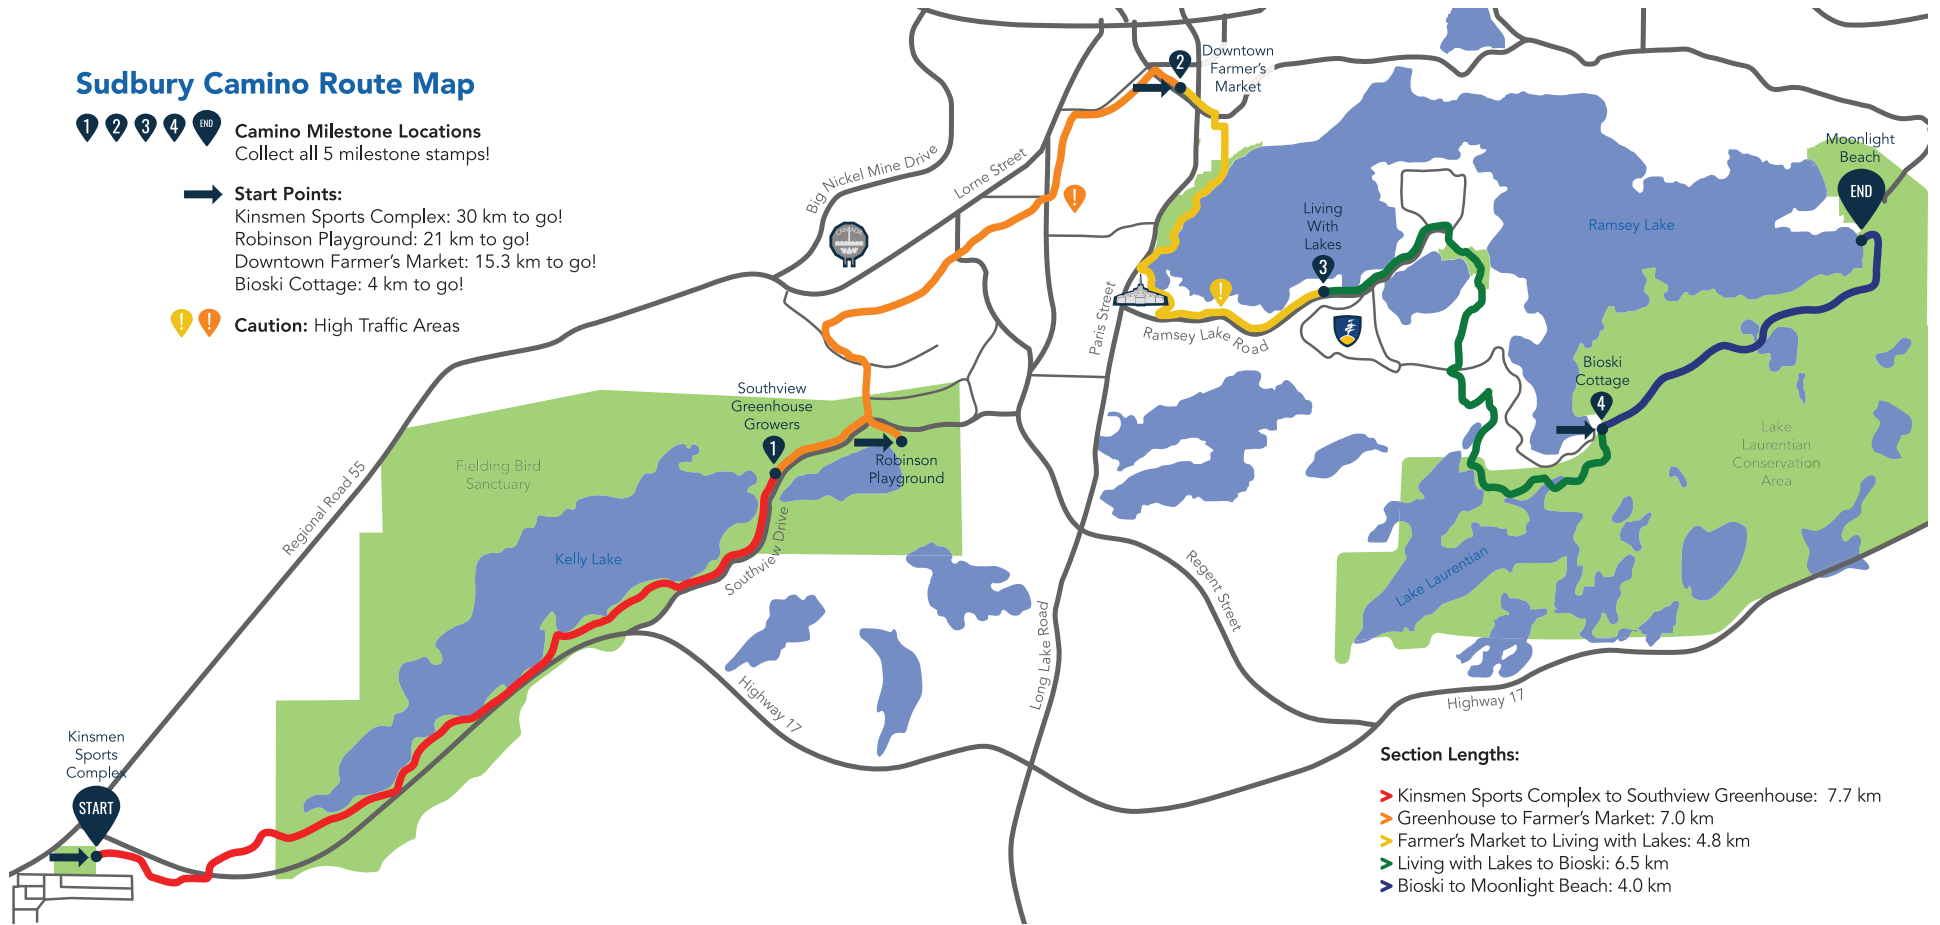

## Sudbury Camino Route Map

**Camino Milestone Locations**  
Collect all 5 milestone stamps!

**Start Points:**

- Kinsmen Sports Complex: 30 km to go!
- Robinson Playground: 21 km to go!
- Downtown Farmer's Market: 15.3 km to go!
- Bioski Cottage: 4 km to go!

**Caution: High Traffic Areas**

### Section Lengths:

- > Kinsmen Sports Complex to Southview Greenhouse: 7.7 km
- > Greenhouse to Farmer's Market: 7.0 km
- > Farmer's Market to Living with Lakes: 4.8 km
- > Living with Lakes to Bioski: 6.5 km
- > Bioski to Moonlight Beach: 4.0 km